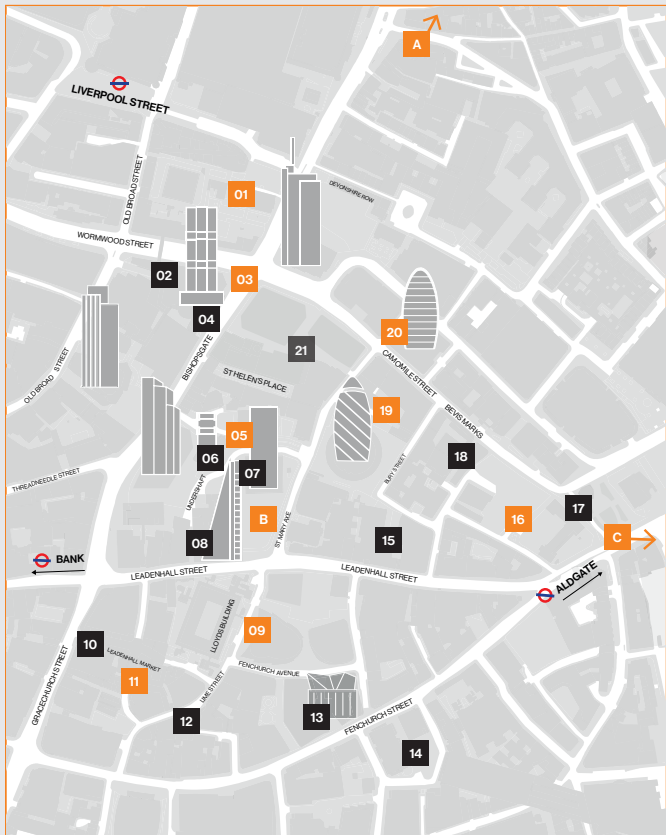

## SCULPTURE IN THE CITY

---

**Musicity x Sculpture in the City** allows visitors to experience architecture-inspired music and sound art in the very place that sparked its creation.

The programme was launched in 2018 adding to the digital transformation of Sculpture in the City by enlivening ten sites from Aldgate to Shoreditch and from Leadenhall Market to St Botolph's-without-Bishopsgate and featuring ten newly commissioned tracks, ranging from modern classical and electronic to globally inspired soundscapes.

A new track by Mixmaster Morris will be launching to coincide with Nocturnal Creatures on 20th July at 70 St Mary Axe, one of the new sites of this year's exhibition and a new City public space.

These tracks are available 24/7 simply by using headphones and your mobile device. Listen to the tracks and find out more on:

### Locations:

- |     |                                       |                                  |
|-----|---------------------------------------|----------------------------------|
| 1.  | <b>St Botolph-without-Bishopsgate</b> | Tawiah                           |
| 3.  | <b>99 Bishopsgate</b>                 | Angèle David-Guillou             |
| 5.  | <b>Undershaft</b>                     | Midori Komachi                   |
| 9.  | <b>Lime Street</b>                    | SuperCool-Guy feat. Fay Cannings |
| 11. | <b>Leadenhall Market</b>              | Masato Kakinoki/<br>abirdwhale   |
| 16. | <b>Mitre Square</b>                   | Simon Vincent                    |
| 19. | <b>Bury Court</b>                     | Sarathy Korwar                   |
| 20. | <b>70 St Mary Axe</b>                 | <i>Launching 20 July</i>         |

### Other locations:

- A** **Principal Place** 111-113 Worship St, London EC2A 2BA
- B** **St Helen's Square** Leadenhall Street, London EC3V 4QT
- C** **Aldgate Tower** 2 Leman St, London E11FE